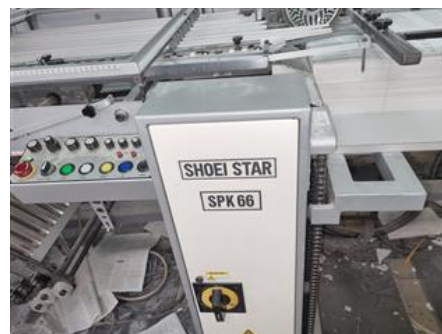

Curriculum Vitae of the machine Reference number: 21539

SHOEI SPK 66 - 6KL Folding Machine

Manufacturer:	SHOEI Machinery Mfg Co, Ltd., Tokyo, Japan	More Details:
Production Year:	2015	
Max. Size/Width:	650x1100 mm (25.6"x43.3")	