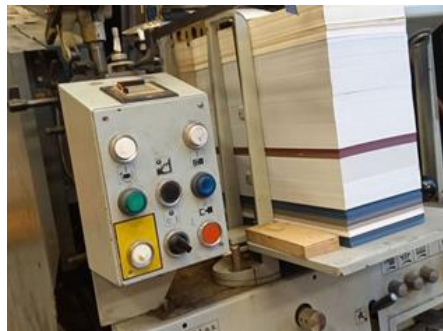

Curriculum Vitae of the machine Reference number: 22039

GRAFOPRESS GPF Letterpress Machine

Manufacturer: Grafostroj a.s., Cvikov,
Czech Republic

Production Year: 1994

Number of Colours: 1

Max. Size: 260x380 mm (10.2"x15.0")
approx. B4

More Details:
max. cutting area 250 x 360 mm
paper weight 28 - 400 g / m²

Availability: immediately

Sale Reason: production reduction

Condition of the Machine: good condition, fully
functional
not in production
anymore