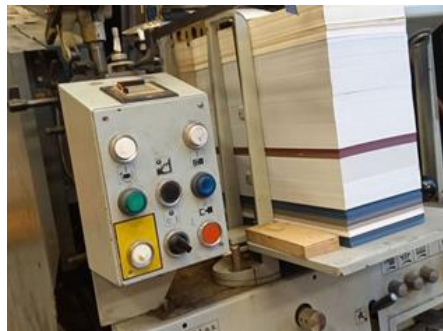

## Curriculum Vitae of the machine Reference number: 22039

## GRAFOPRESS GPF Letterpress Machine

**Manufacturer:** Grafostroj a.s., Cvikov,  
 Czech Republic

**Production Year:** 1994

**Number of Colours:** 1

**Max. Size:** 260x380 mm (10.2"x15.0")  
 approx. B4

**More Details:**  
 max. cutting area 250 x 360 mm  
 paper weight 28 - 400 g / m<sup>2</sup>